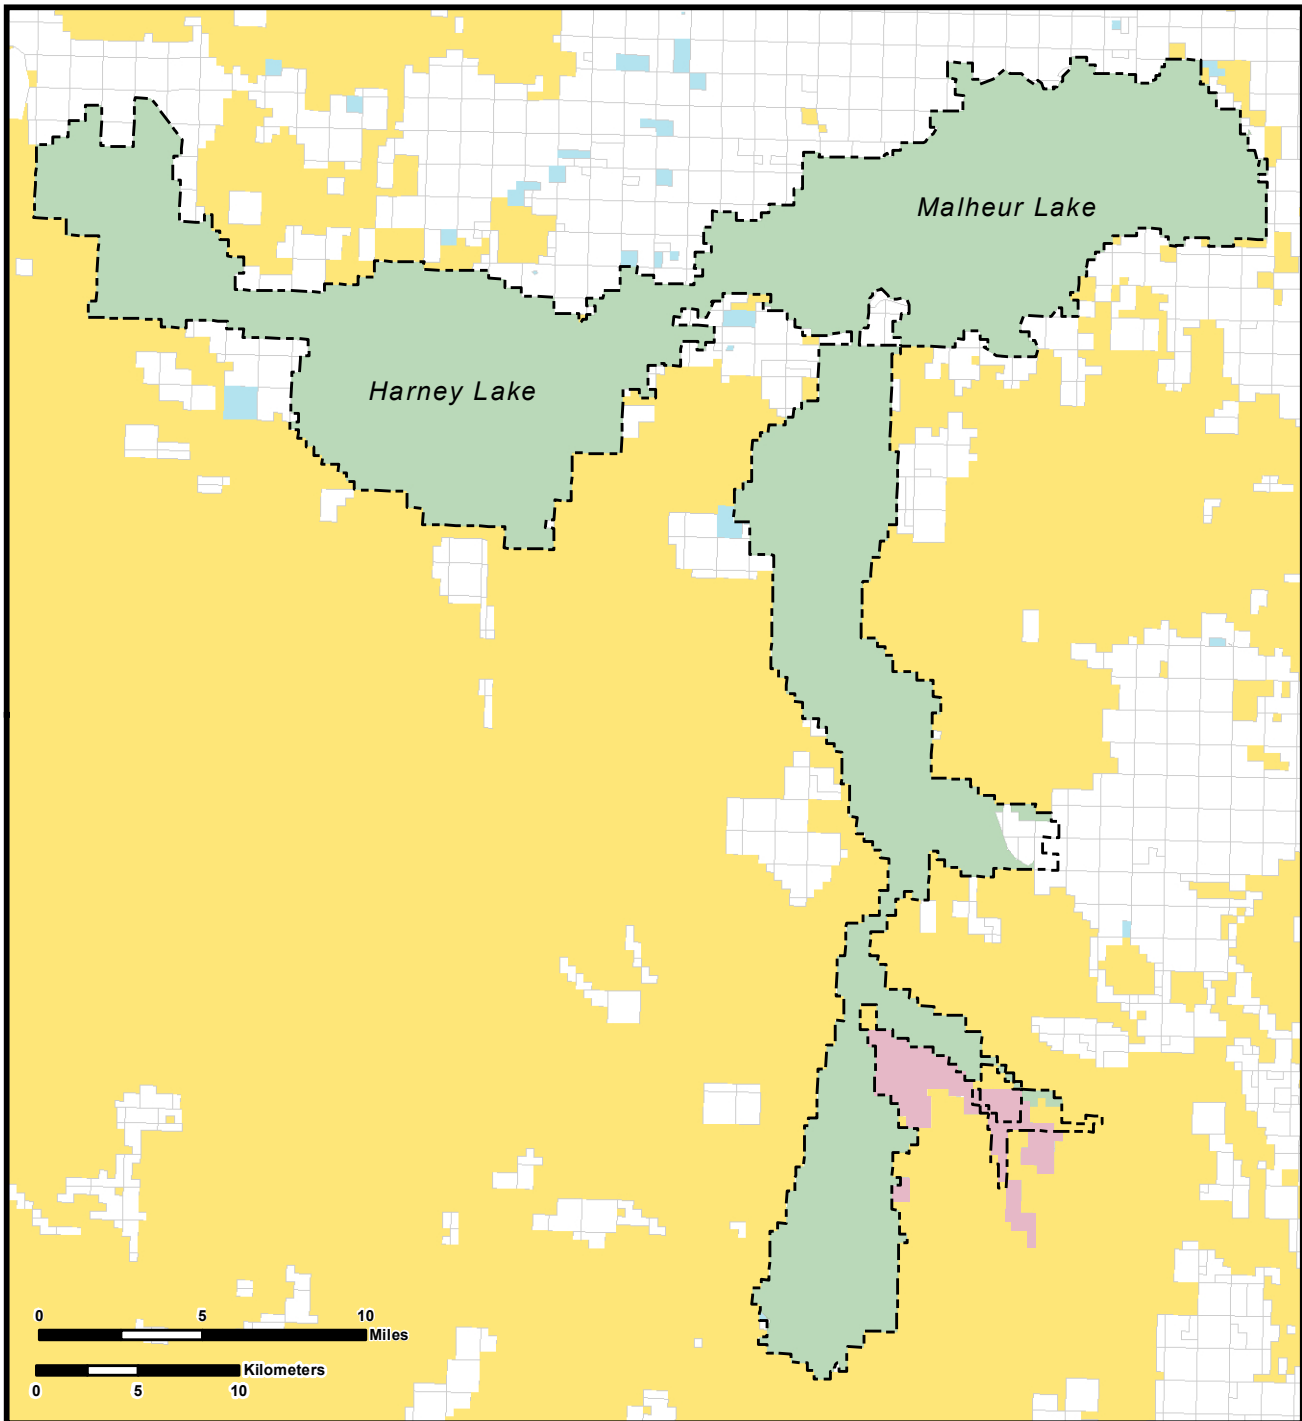

Fish and Wildlife Service map of the Malheur National Wildlife Refuge and its acquisition boundary

- Hammond Ranch
- FWS Fee Ownership
- FWS Approved Acquisition Boundary
- Private
- Bureau of Land Management
- State of Oregon